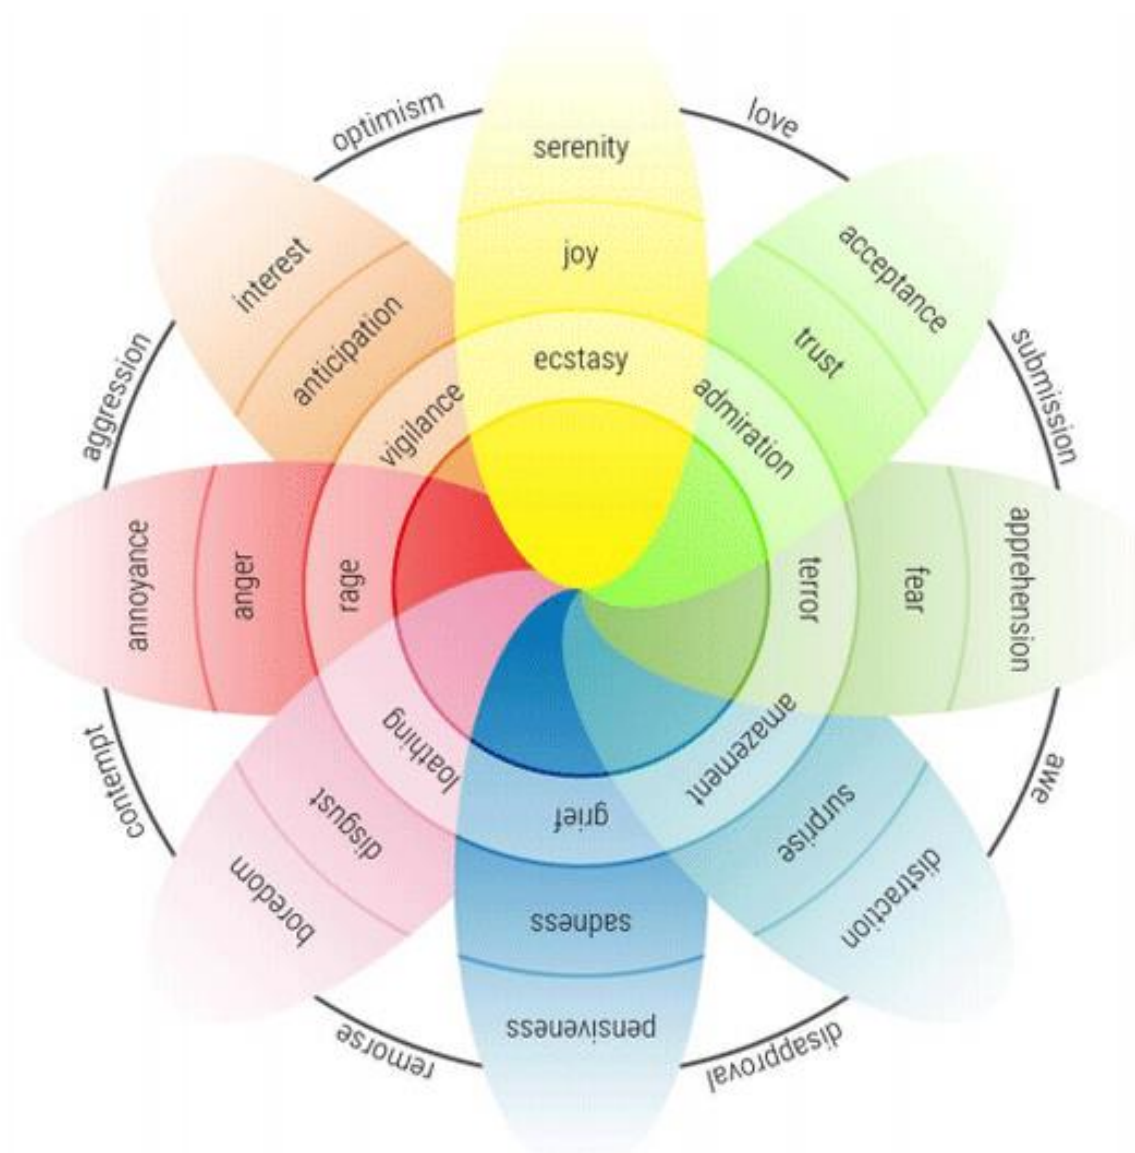

<https://posttraumatic-integration.eu/>

Handout: Wheel of emotions

Provided by TherapistAid.com © 2015

Erasmus+

Project number: 2017-1-BE02-KA202-034725